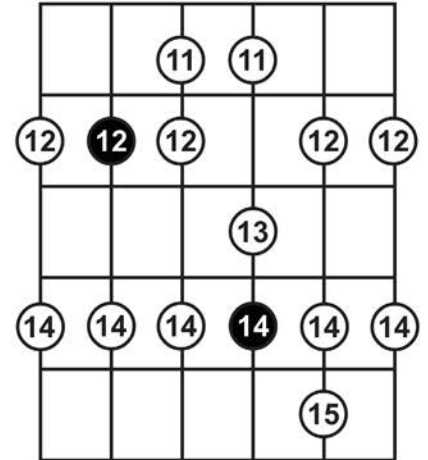

How To Navigate The Fretboard

with Ayla Tesler-Mabe

C Major Scale

A Major Scale

A Major Scale (5th String Root)

Notes on the Fretboard